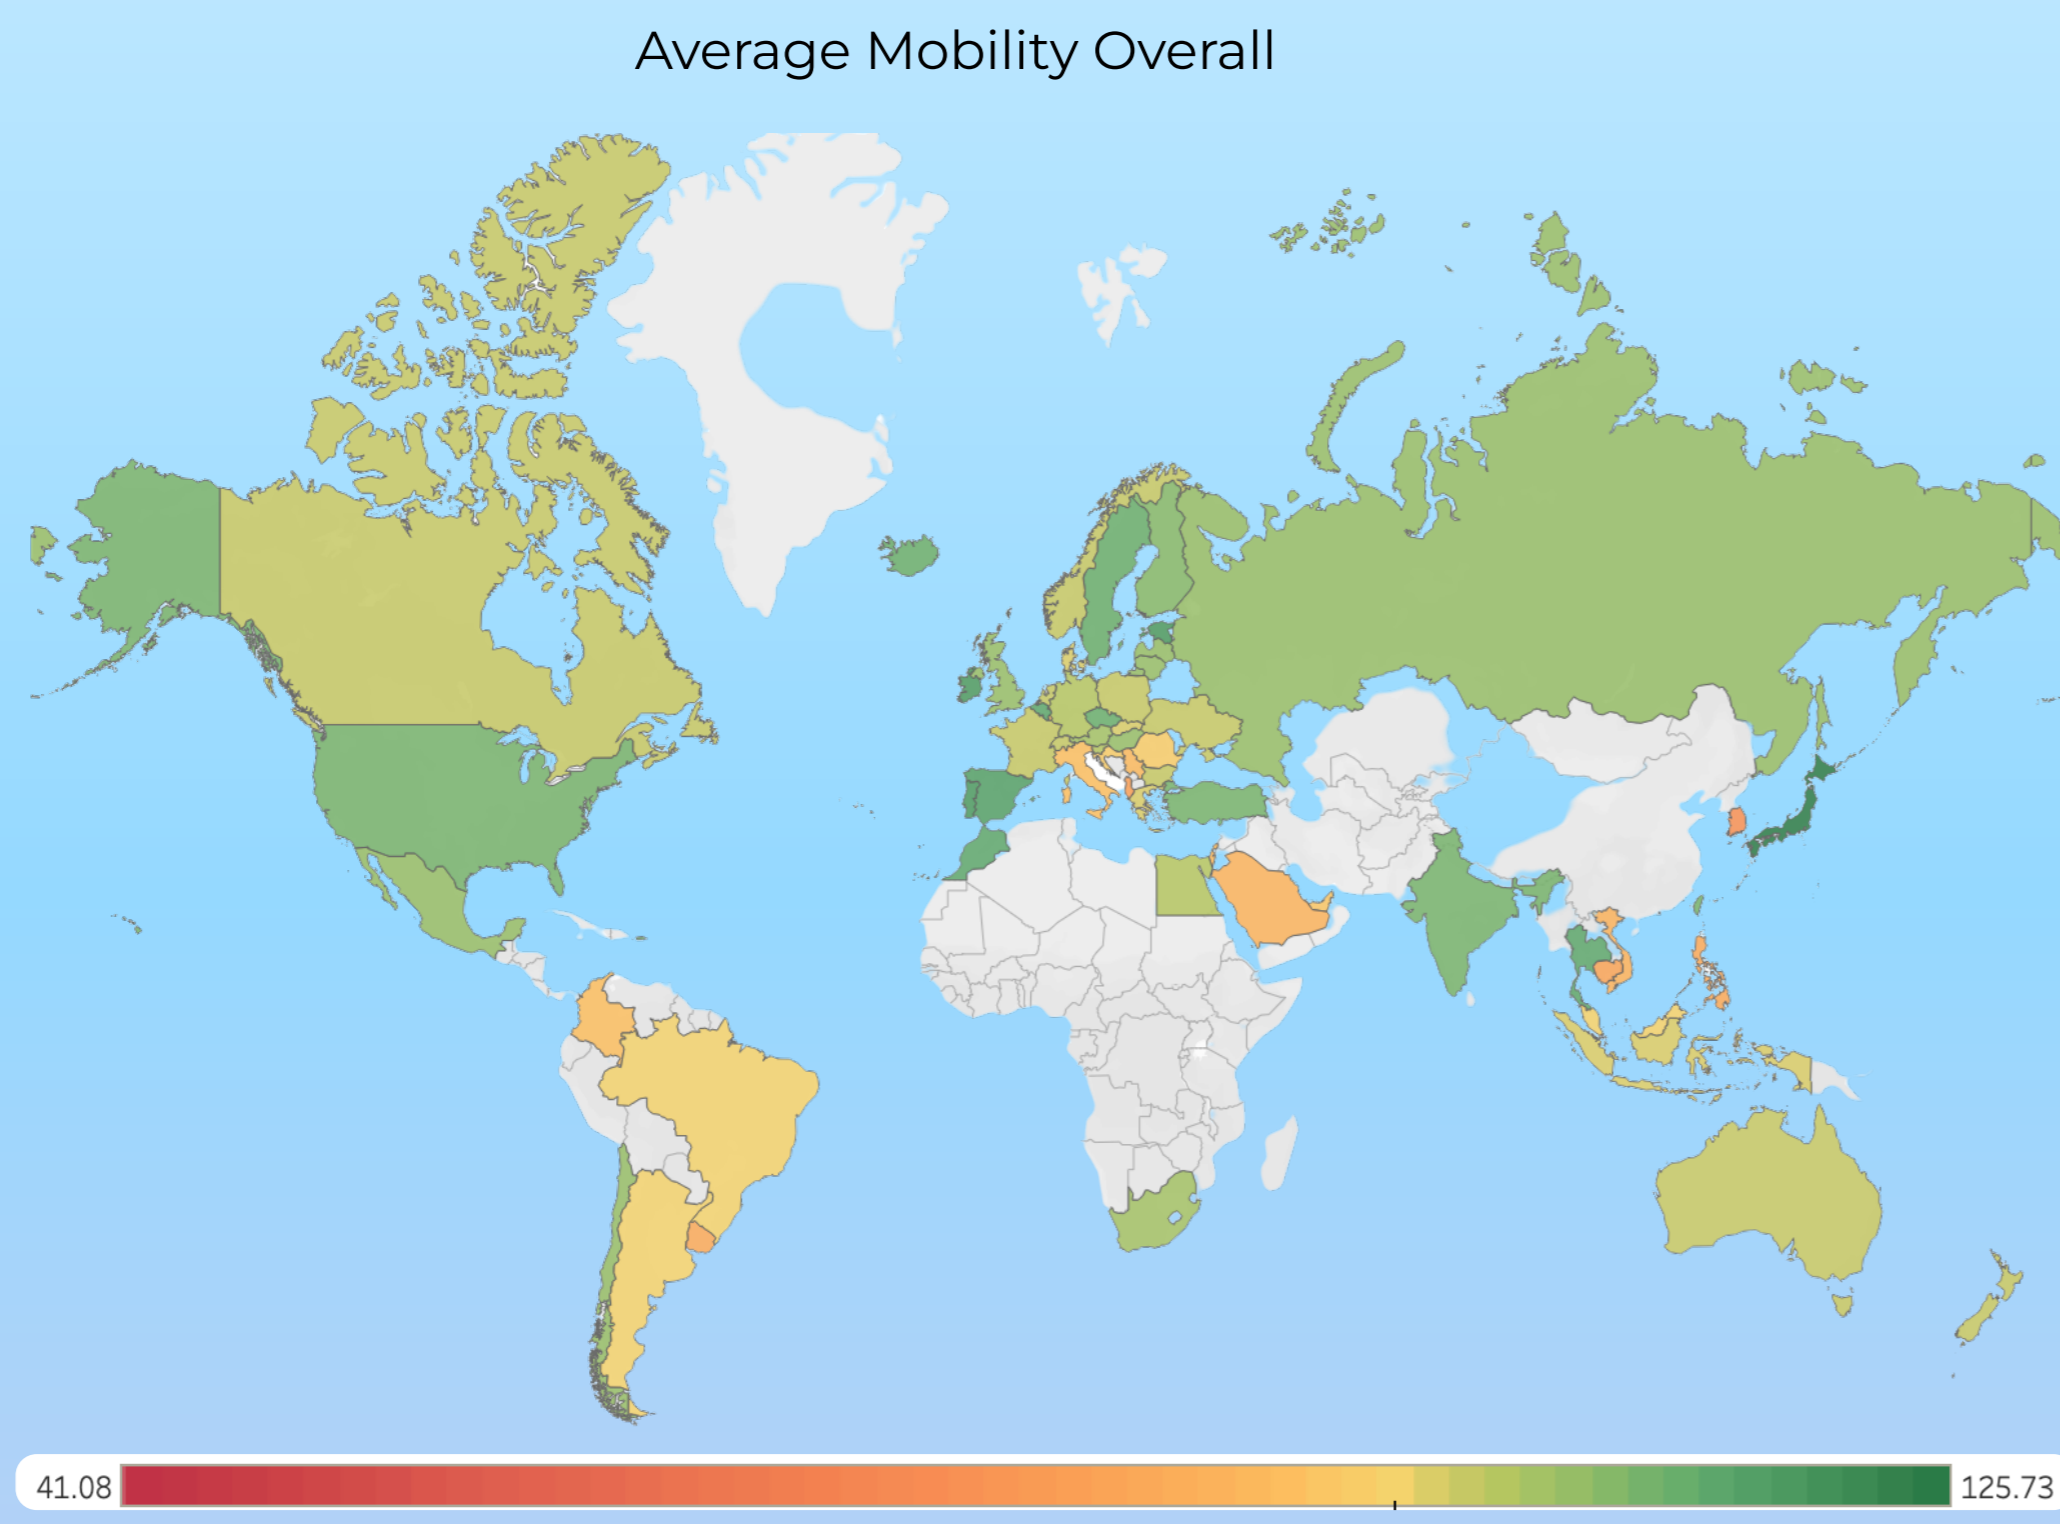

Apple Mobility Tracking

January 13th, 2020-December 21st, 2020

The Baseline for all Mobility statistics is 100, based off of Apple Maps Data on January 13th.

The World North America South America Europe Africa Asia Oceania

Average Covid Cases per Month by Continent

2020

WINTER

January 13th, 2020-March 18th, 2020

Month

January

February

March

December

Mobility

170.4

100

17.6

SPRING

March 19th, 2020-June 20th, 2020

SUMMER

June 21st, 2020-September 21st, 2020

FALL

September 22nd, 2020-December 21st, 2020