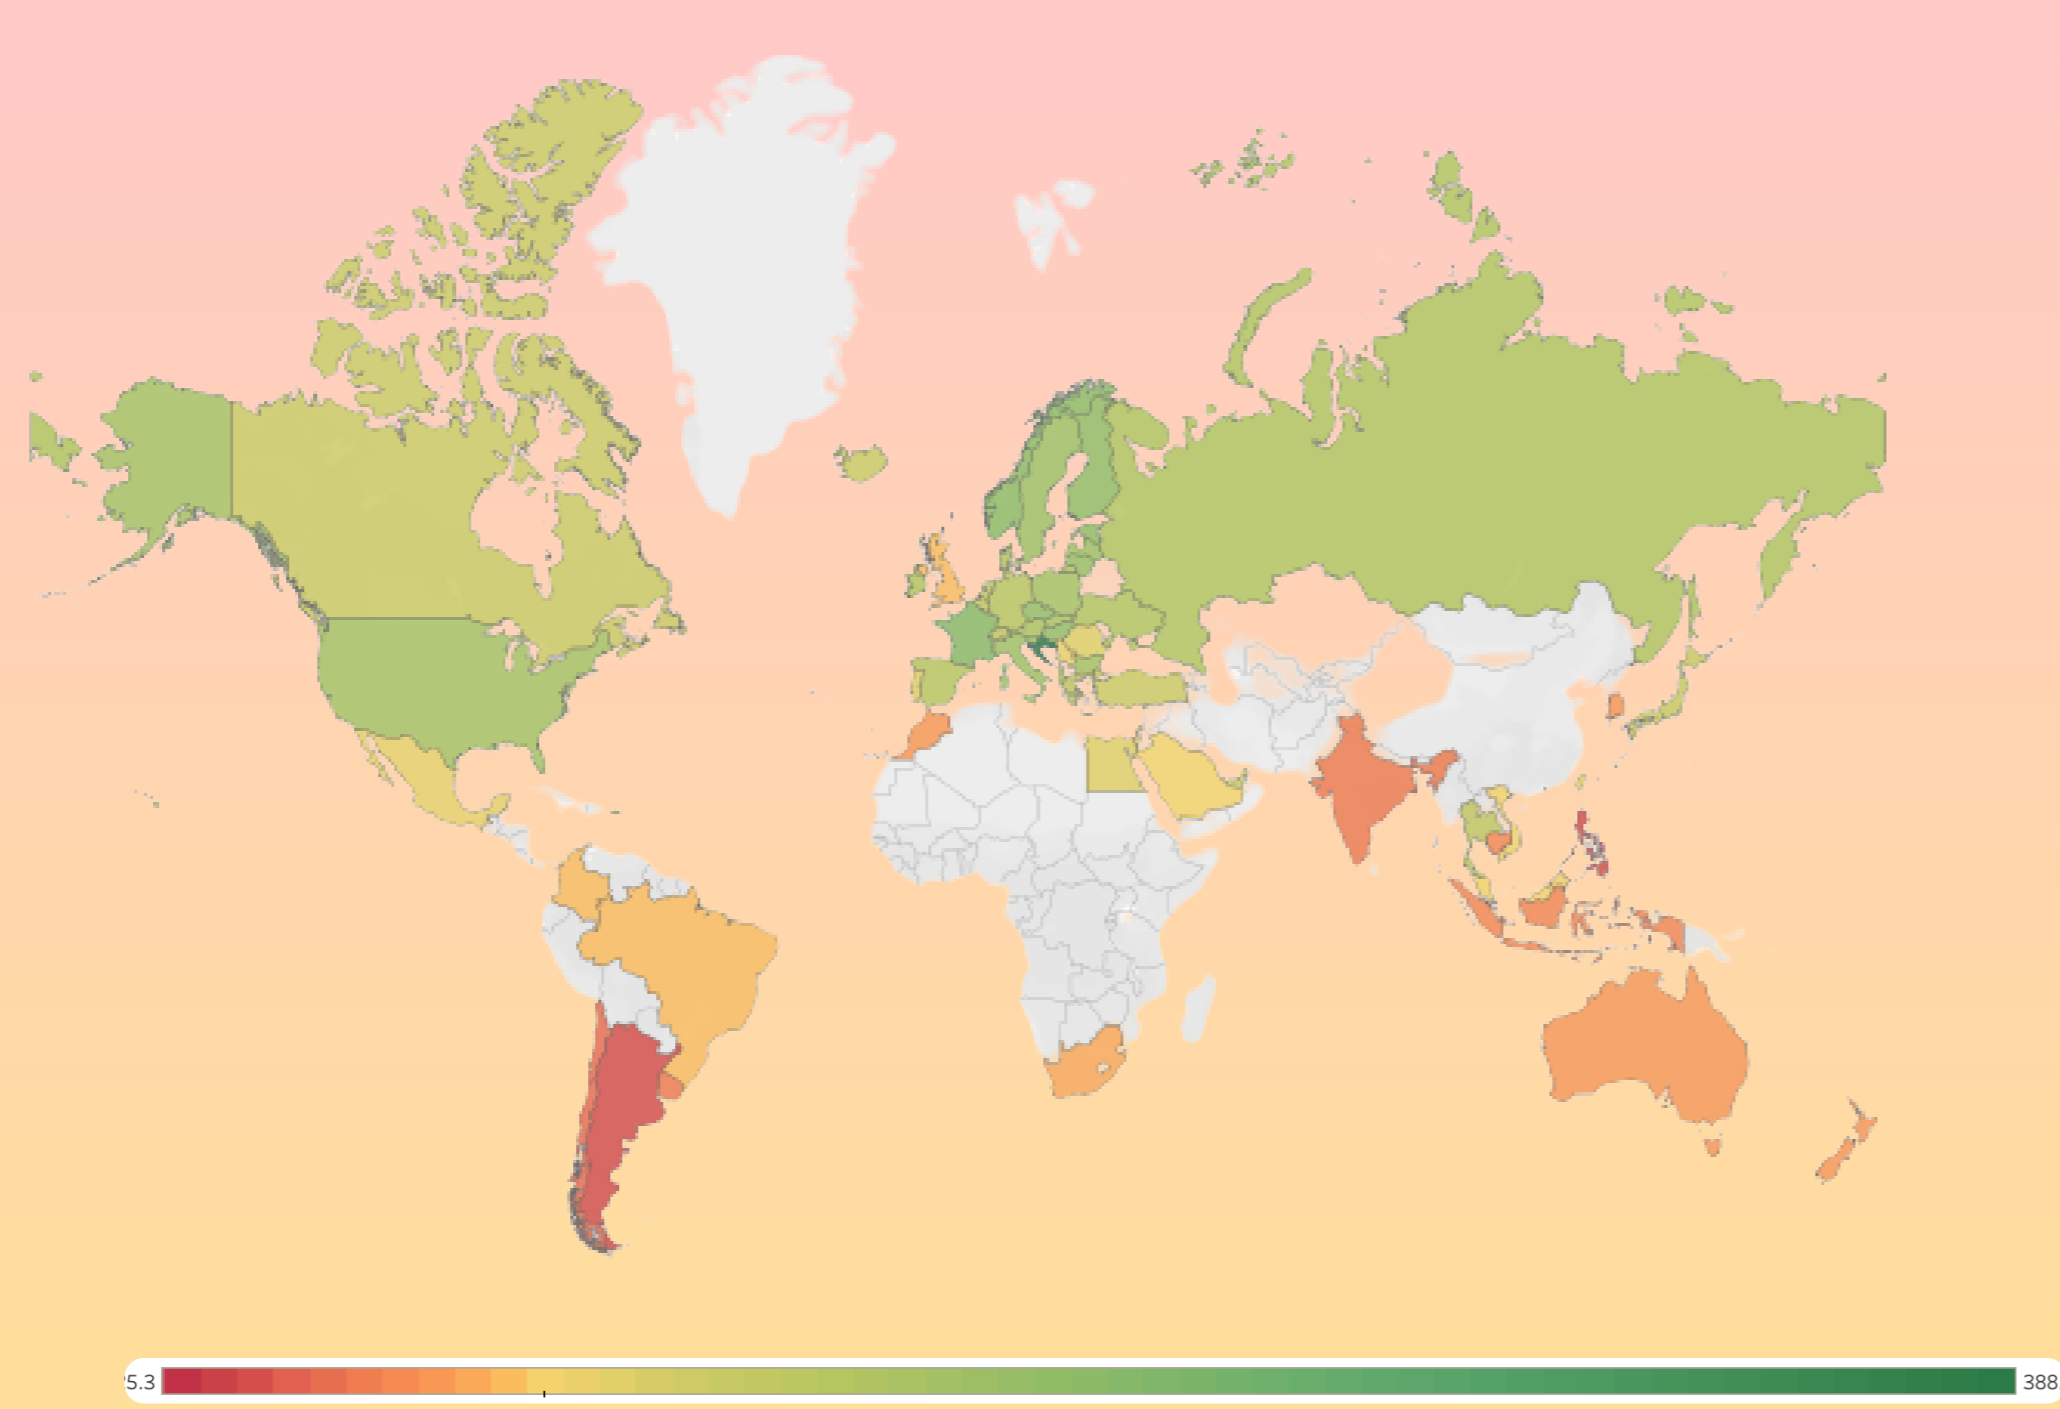

Apple Mobility Tracking

January 13th, 2020-December 21st, 2020

The Baseline for all Mobility statistics is 100, based off of Apple Maps Data on January 13th.

The World North America South America Europe Africa Asia Oceania

April

May

June

July

August

September

October

November

December

Mobility

170.4

100

17.6

SPRING

March 19th, 2020-June 20th, 2020

SUMMER

June 21st, 2020-September 21st, 2020

FALL

September 22nd, 2020-December 21st, 2020