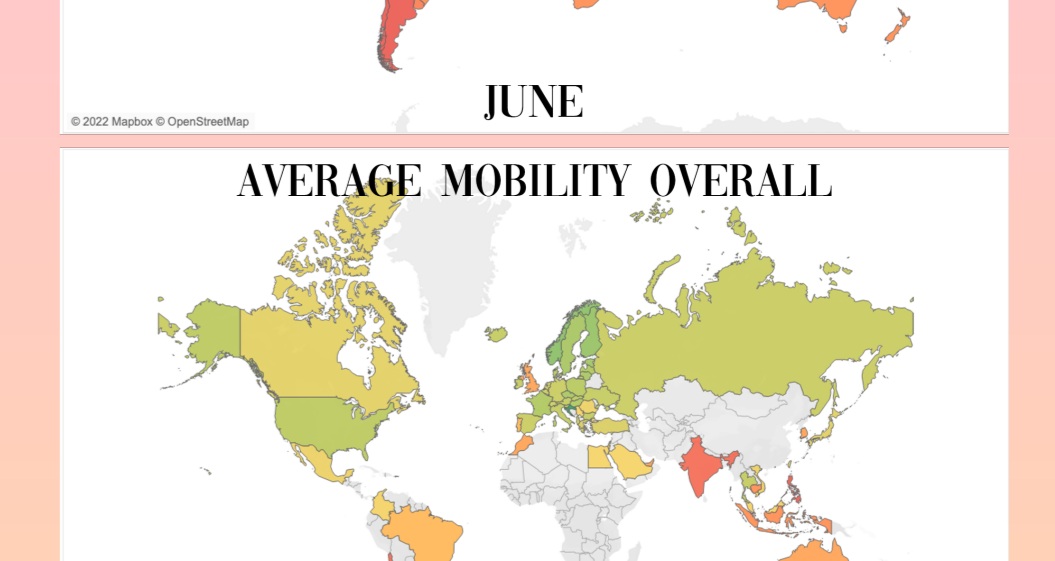

Apple Mobility Tracking

January 13th, 2020-December 21st, 2020

The Baseline for all Mobility statistics is 100, based off of Apple Maps Data on January 13th.

The World North America South America Europe Africa Asia Oceania

April

May

June

July

August

September

October

November

December

Mobility

170.4

100

17.6

SPRING

March 19th, 2020-June 20th, 2020

SUMMER

June 21st, 2020-September 21st, 2020

FALL

September 22nd, 2020-December 21st, 2020