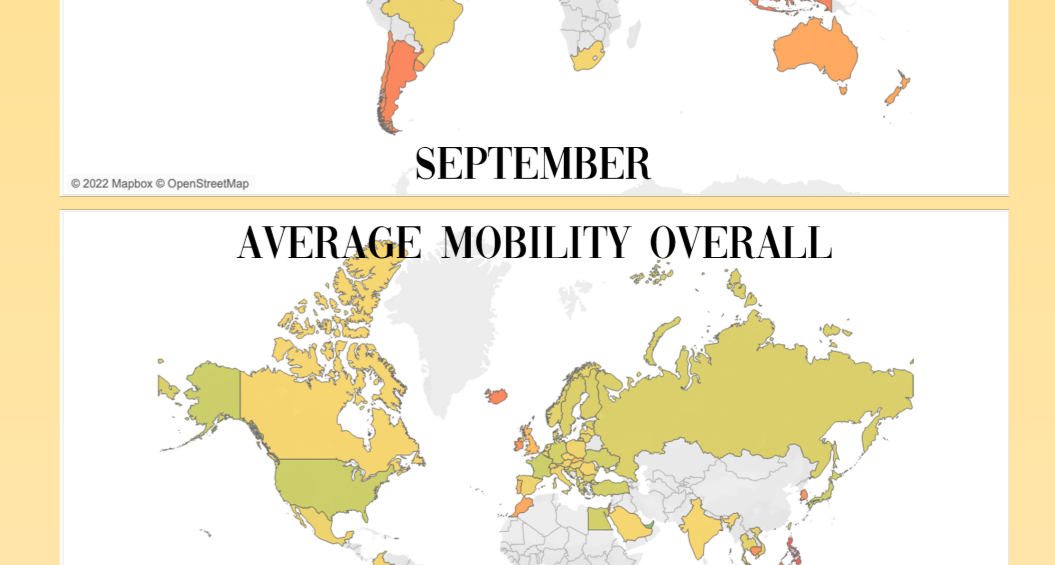

Apple Mobility Tracking

January 13th, 2020-December 21st, 2020

The Baseline for all Mobility statistics is 100, based off of Apple Maps Data on January 13th.

The World North America South America Europe Africa Asia Oceania

April

May

June

July

August

September

October

November

December

Mobility

170.4

100

17.6

SPRING

March 19th, 2020-June 20th, 2020

SUMMER

June 21st, 2020-September 21st, 2020

FALL

September 22nd, 2020-December 21st, 2020