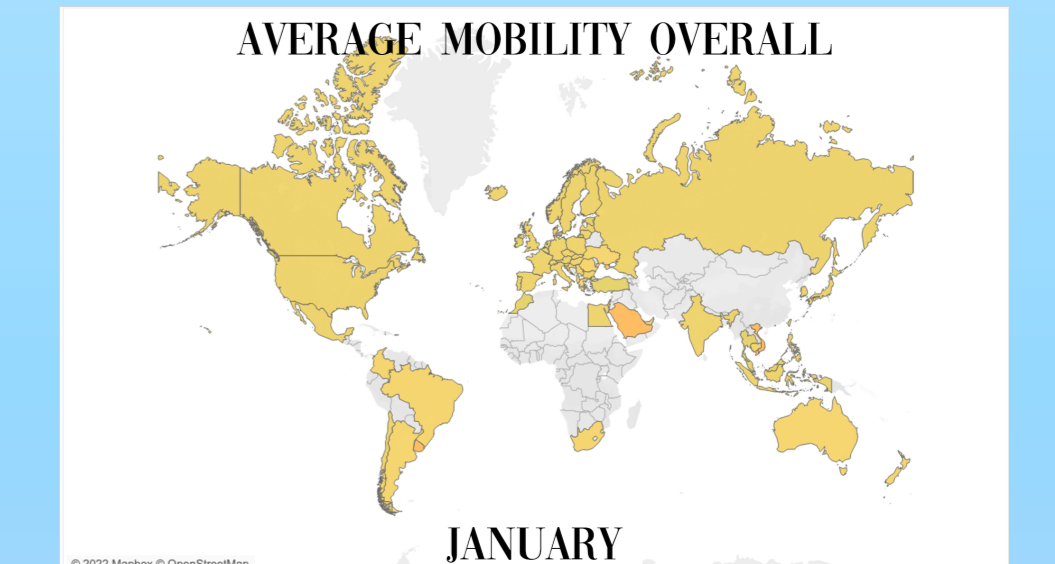

Apple Mobility Tracking

January 13th, 2020-December 21st, 2020

The Baseline for all Mobility statistics is 100, based off of Apple Maps Data on January 13th.

The World North America South America Europe Africa Asia Oceania

Average Covid Cases per Month by Continent

2020

WINTER

January 13th, 2020-March 18th, 2020

Month

January

February

March

April

May

June

July

August

September

October

November

December

Mobility

170.4

100

17.6

SPRING

March 19th, 2020-June 20th, 2020

SUMMER