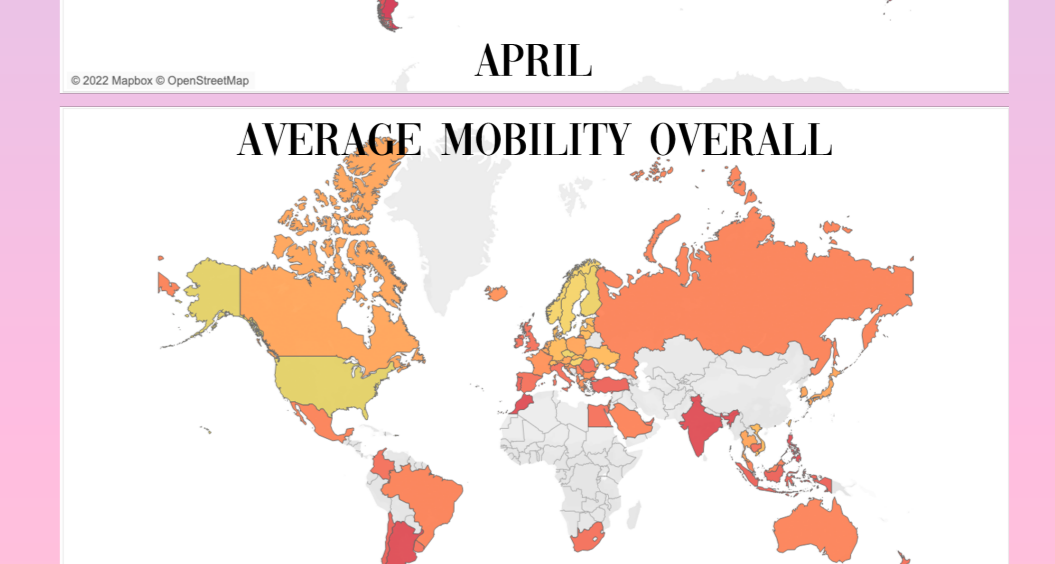

Apple Mobility Tracking

January 13th, 2020-December 21st, 2020

The Baseline for all Mobility statistics is 100, based off of Apple Maps Data on January 13th.

The World North America South America Europe Africa Asia Oceania

Average Covid Cases per Month by Continent

2020

WINTER

January 13th, 2020-March 18th, 2020

Month

January

February

March

April

May

June

July

August

September

October

November

December

Mobility

170.4

100

17.6

SPRING

March 19th, 2020-June 20th, 2020

SUMMER