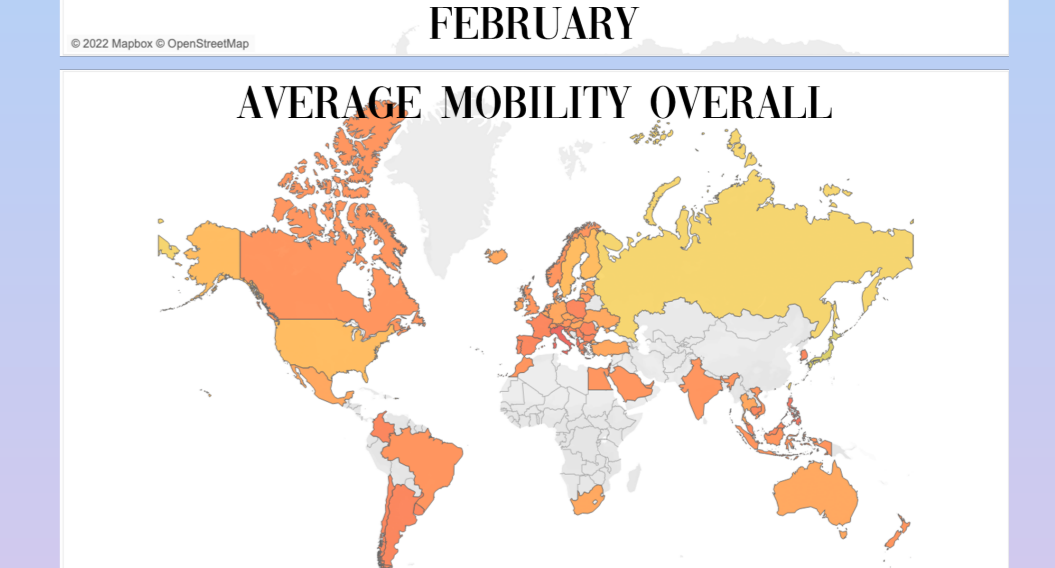

Apple Mobility Tracking

January 13th, 2020-December 21st, 2020

The Baseline for all Mobility statistics is 100, based off of Apple Maps Data on January 13th.

The World North America South America Europe Africa Asia Oceania

Average Covid Cases per Month by Continent

2020

WINTER

January 13th, 2020-March 18th, 2020

Month

January

February

March

April

May

June

July

August

September

October

November

December

Mobility

170.4

100

17.6

SPRING

March 19th, 2020-June 20th, 2020

SUMMER