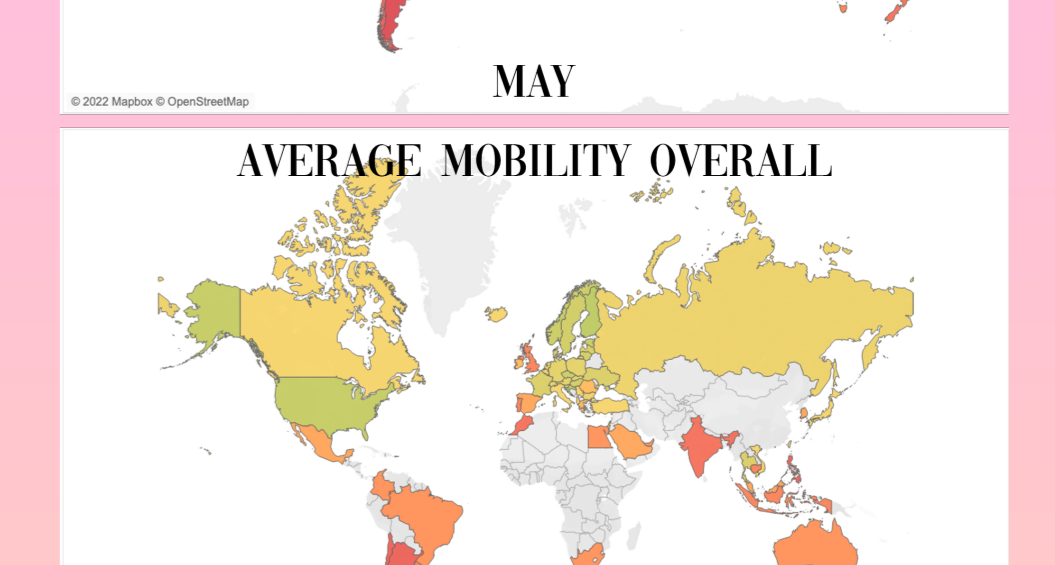

Apple Mobility Tracking

January 13th, 2020-December 21st, 2020

The Baseline for all Mobility statistics is 100, based off of Apple Maps Data on January 13th.

The World North America South America Europe Africa Asia Oceania

April

May

June

July

August

September

October

November

December

Mobility

170.4

100

17.6

SPRING

March 19th, 2020-June 20th, 2020

SUMMER