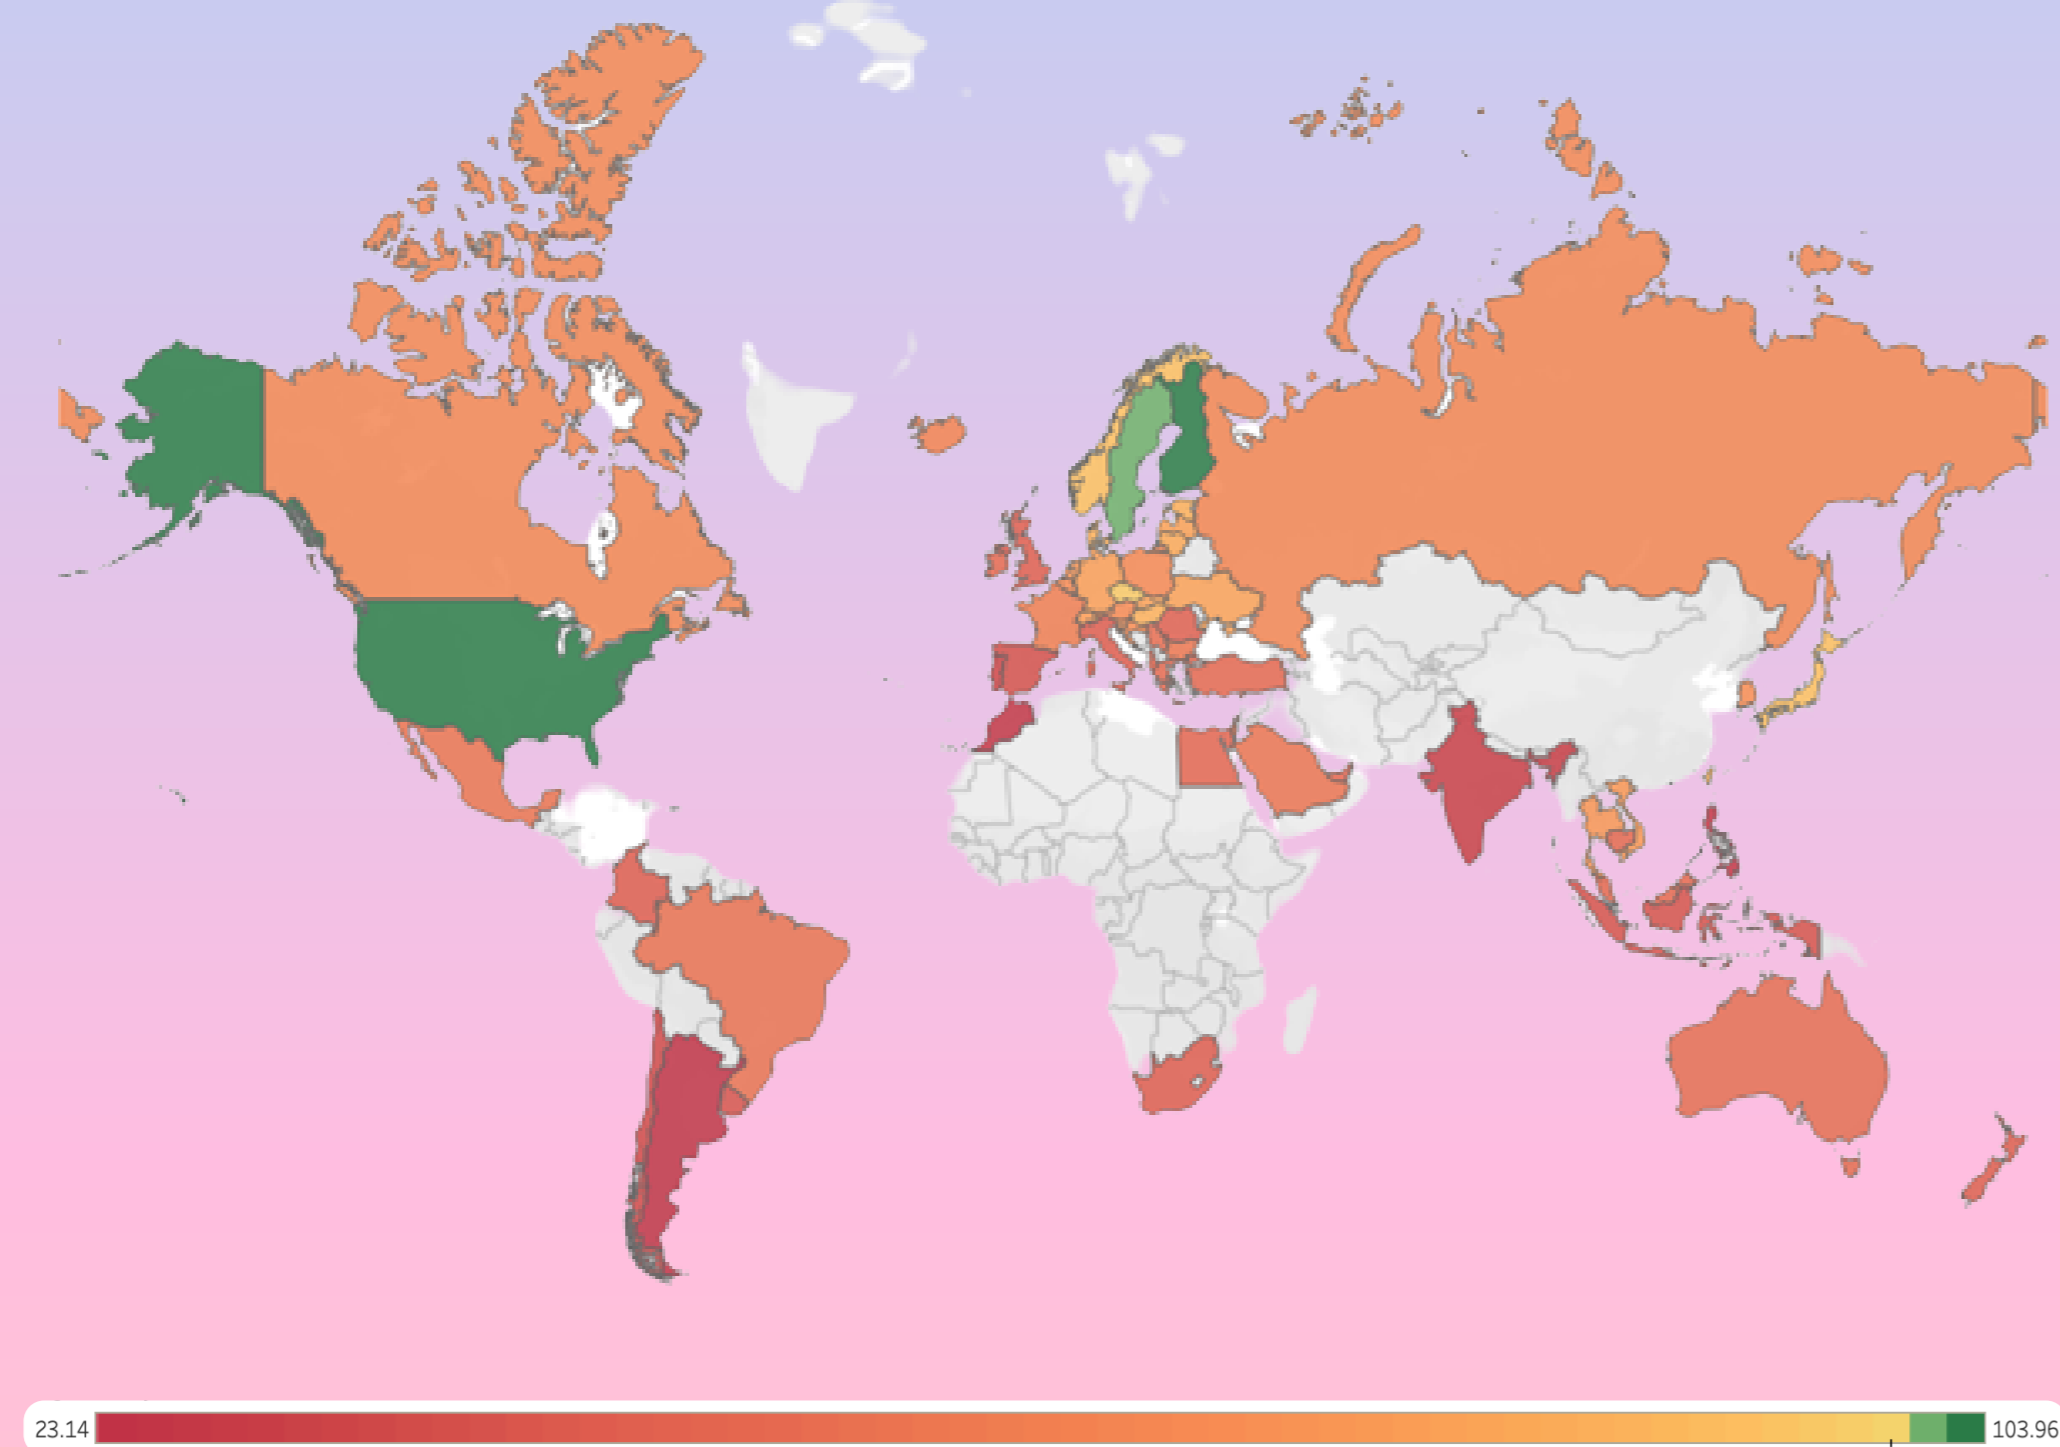

Apple Mobility Tracking

January 13th, 2020-December 21st, 2020

The Baseline for all Mobility statistics is 100, based off of Apple Maps Data on January 13th.

The World North America South America Europe Africa Asia Oceania

April

May

June

July

August

September

October

November

December

Mobility

170.4

100

17.6

SPRING

March 19th, 2020-June 20th, 2020

SUMMER

June 21st, 2020-September 21st, 2020

FALL

September 22nd, 2020-December 21st, 2020