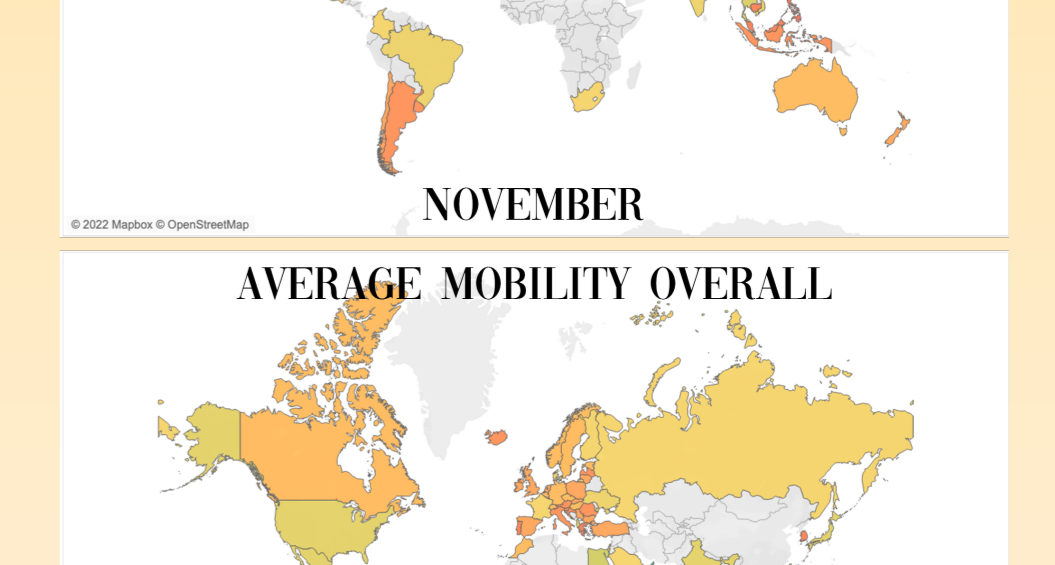

Apple Mobility Tracking

January 13th, 2020-December 21st, 2020

The Baseline for all Mobility statistics is 100, based off of Apple Maps Data on January 13th.

The World North America South America Europe Africa Asia Oceania

April

May

June

July

August

September

October

November

December

Mobility

170.4

100

17.6

SPRING

March 19th, 2020-June 20th, 2020

SUMMER

June 21st, 2020-September 21st, 2020

FALL

September 22nd, 2020-December 21st, 2020