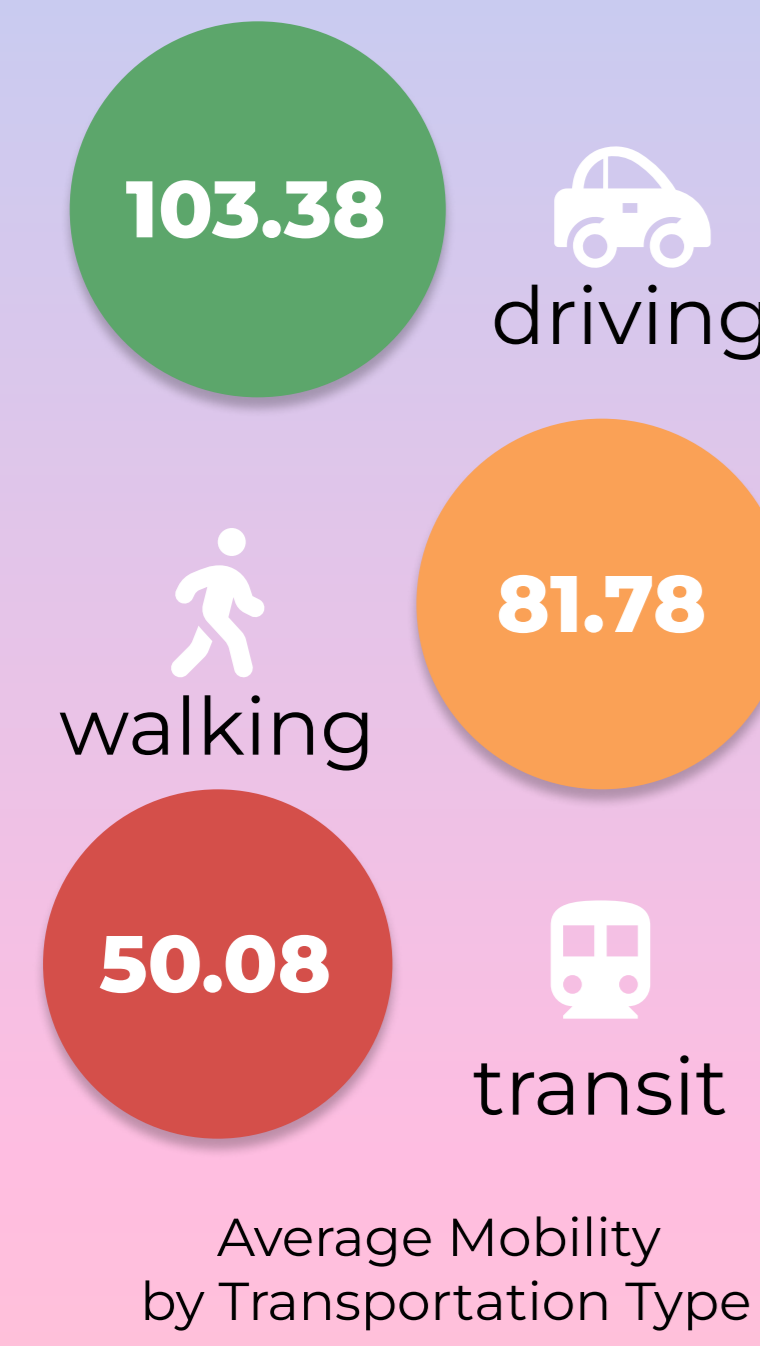

Apple Mobility Tracking

January 13th, 2020-December 21st, 2020

The Baseline for all Mobility statistics is 100, based off of Apple Maps Data on January 13th.

The World North America South America Europe Africa Asia Oceania

April

May

June

July

August

September

October

November

December

Mobility

170.4

100

17.6

SPRING

March 19th, 2020-June 20th, 2020

SUMMER

June 21st, 2020-September 21st, 2020

FALL

September 22nd, 2020-December 21st, 2020