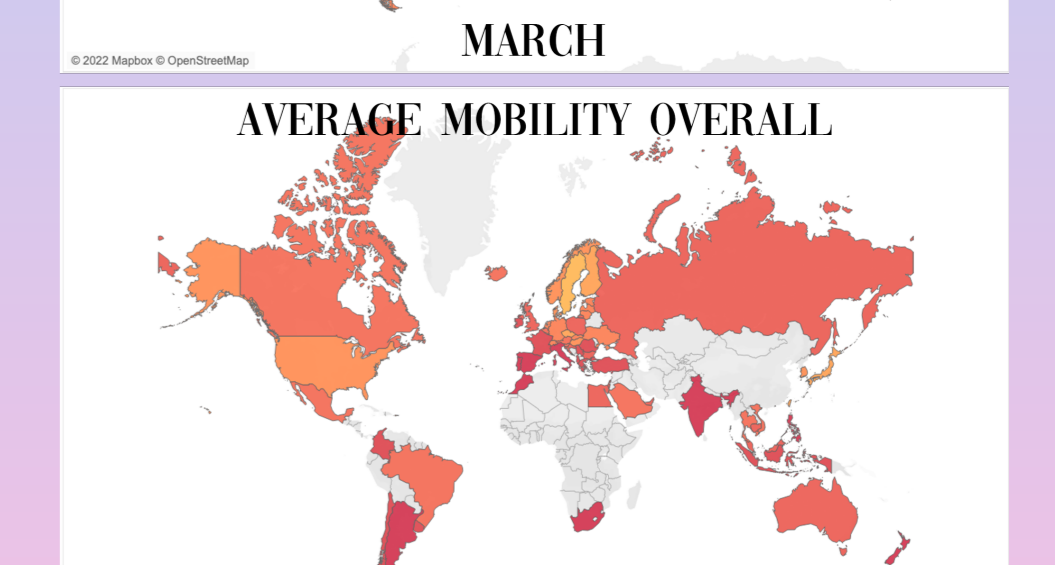

Apple Mobility Tracking

January 13th, 2020-December 21st, 2020

The Baseline for all Mobility statistics is 100, based off of Apple Maps Data on January 13th.

The World North America South America Europe Africa Asia Oceania

Average Covid Cases per Month by Continent

2020

WINTER

January 13th, 2020-March 18th, 2020

Month

January

February

March

April

May

June

July

August

September

October

November

December

Mobility

170.4

100

17.6

SPRING

March 19th, 2020-June 20th, 2020

SUMMER