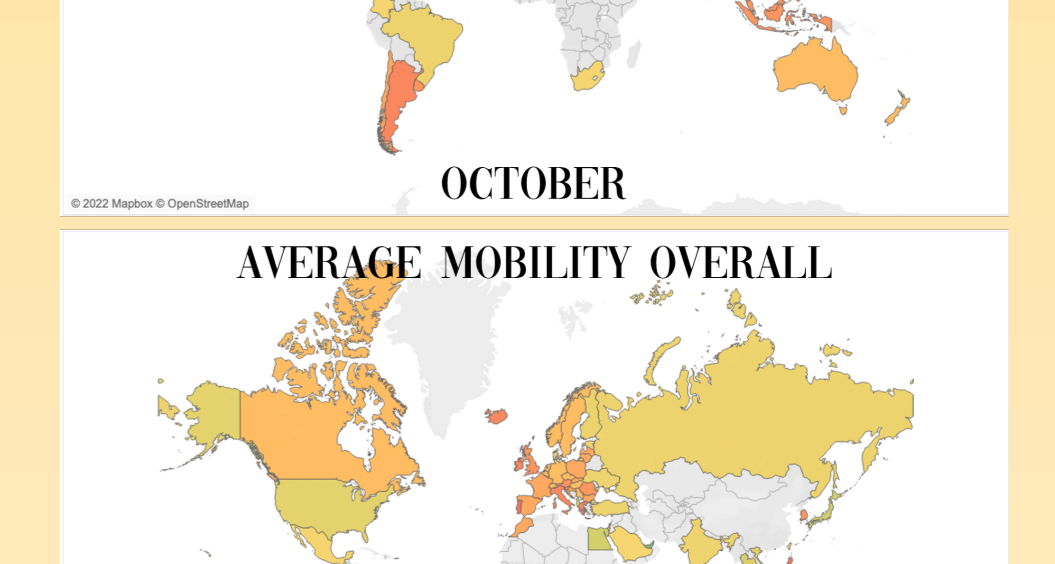

Apple Mobility Tracking

January 13th, 2020-December 21st, 2020

The Baseline for all Mobility statistics is 100, based off of Apple Maps Data on January 13th.

The World North America South America Europe Africa Asia Oceania

April

May

June

July

August

September

October

November

December

Mobility

170.4

100

17.6

SPRING

March 19th, 2020-June 20th, 2020

SUMMER

June 21st, 2020-September 21st, 2020

FALL

September 22nd, 2020-December 21st, 2020