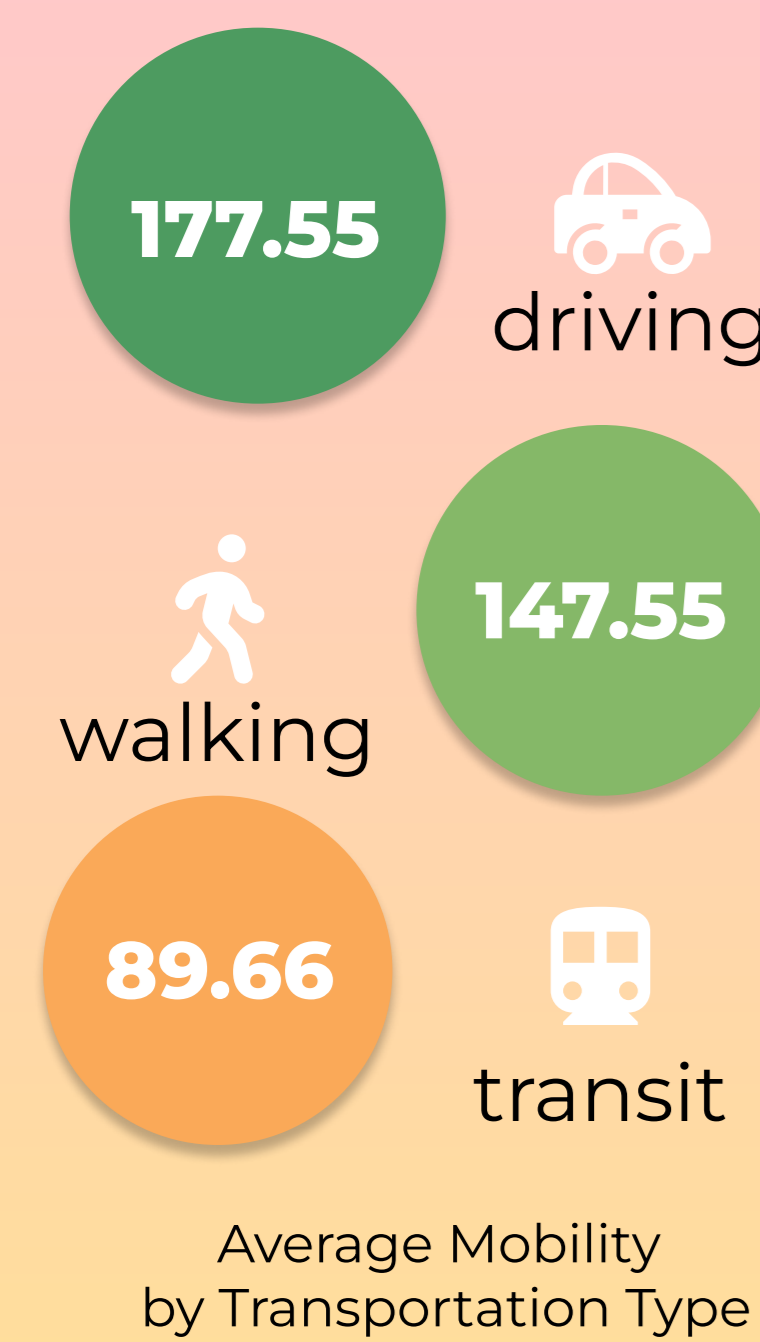

Apple Mobility Tracking

January 13th, 2020-December 21st, 2020

The Baseline for all Mobility statistics is 100, based off of Apple Maps Data on January 13th.

The World North America South America Europe Africa Asia Oceania

April

May

June

July

August

September

October

November

December

Mobility

170.4

100

17.6

SPRING

March 19th, 2020-June 20th, 2020

SUMMER

June 21st, 2020-September 21st, 2020

FALL

September 22nd, 2020-December 21st, 2020