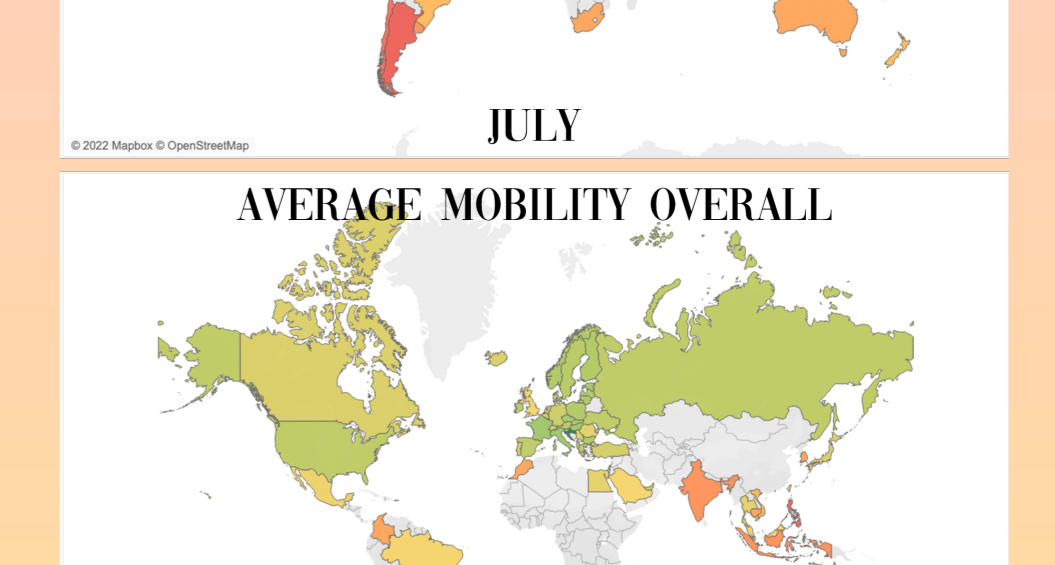

Apple Mobility Tracking

January 13th, 2020-December 21st, 2020

The Baseline for all Mobility statistics is 100, based off of Apple Maps Data on January 13th.

The World North America South America Europe Africa Asia Oceania

April

May

June

July

August

September

October

November

December

Mobility

170.4

100

17.6

SPRING

March 19th, 2020-June 20th, 2020

SUMMER

June 21st, 2020-September 21st, 2020

FALL

September 22nd, 2020-December 21st, 2020