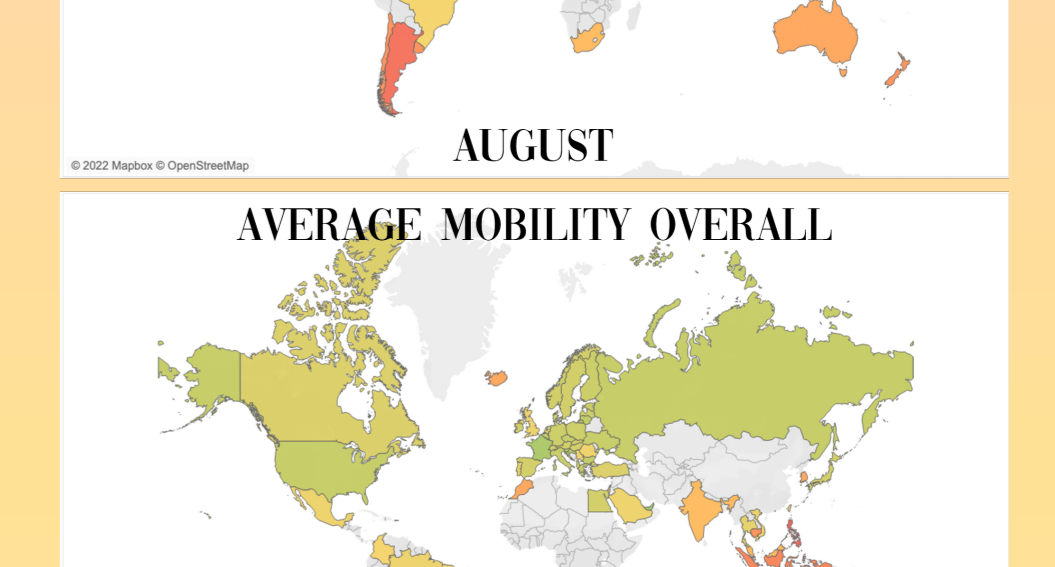

Apple Mobility Tracking

January 13th, 2020-December 21st, 2020

The Baseline for all Mobility statistics is 100, based off of Apple Maps Data on January 13th.

The World North America South America Europe Africa Asia Oceania

April

May

June

July

August

September

October

November

December

Mobility

170.4

100

17.6

SPRING

March 19th, 2020-June 20th, 2020

SUMMER

June 21st, 2020-September 21st, 2020

FALL

September 22nd, 2020-December 21st, 2020